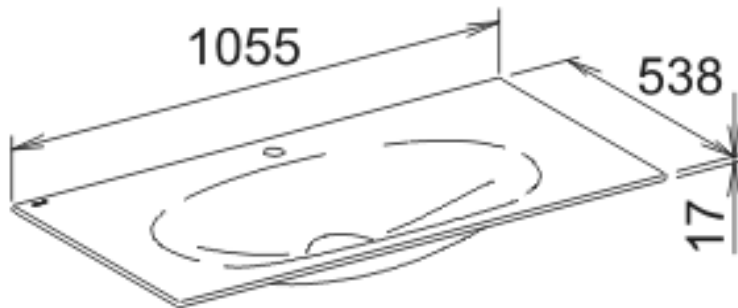

SPECIFICATION SHEET - washbasin

BRAND:	KEUCO	Product Photo:
ORIGIN:	Germany	
SERIES:	VANITY UNITS	
PRODUCT DESCRIPTION:	ED11 ceramic basin CleanPlus surface 1 tap hole, with Clou drain & overflow	
MODEL No.	31150 311001	
FINISH/COLOUR:	White	
DIMENSIONS:	538mm x 1055mm x 17mm	
OPTIONAL MATCHING PARTS:		

Technical Informations:

REMINDER:	Do not use cleaners containing abrasive cleansers, ammonia, bleach, acids, waxes, alcohol, solvents or other products not recommended for chrome.
	All information is for reference only, installation shall always be based on the actual product delivered.